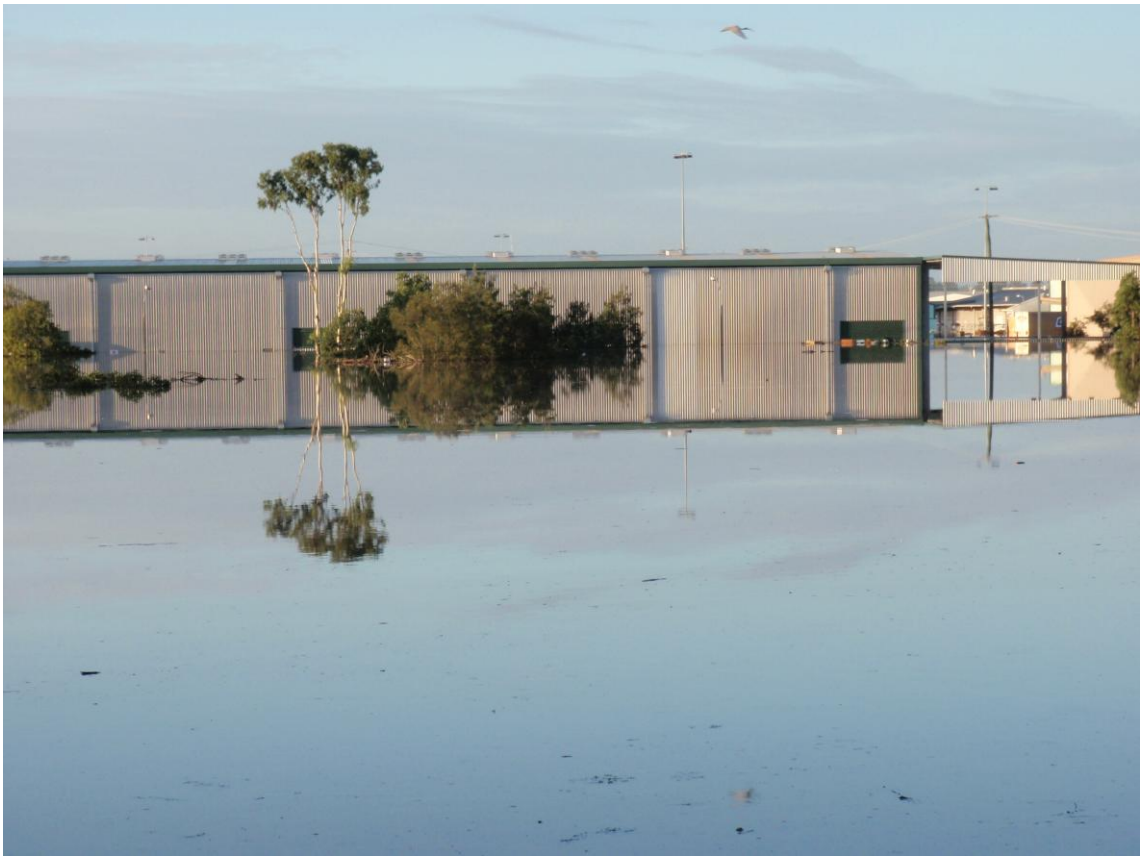

FLOODING PHOTOS FROM 13TH JANUARY 2011

1ST TEE TOWARD GREEN

18TH Fairway towards Tee

FROM ON TOP OF HILL 12TH

FROM CLUBHOUSE TOWARD 1ST FAIRWAY

Aerial view of course from www.nearmap.com